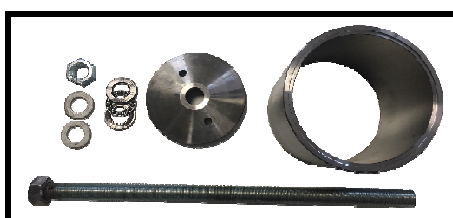

#### K10001A

TM KING PIN CHAIN  
*FILIERA PER FUSELLO SERIE TM*

Application: TM Series Axles

#### K10002A

LM KING PIN CHAIN  
*FILIERA PER FUSELLO SERIE LM*

Application: LM Series Axles

#### K10004A

LM TORQUE WRENCH  
*CHIAVE DADO REGISTRO CUSCINETTI SERIE LM*

Application: LM Series Axles

#### K10005A

KIT CHIAVE REGISTRO TA  
*TA TORQUE WRENCH*

Application: TA Series Axles